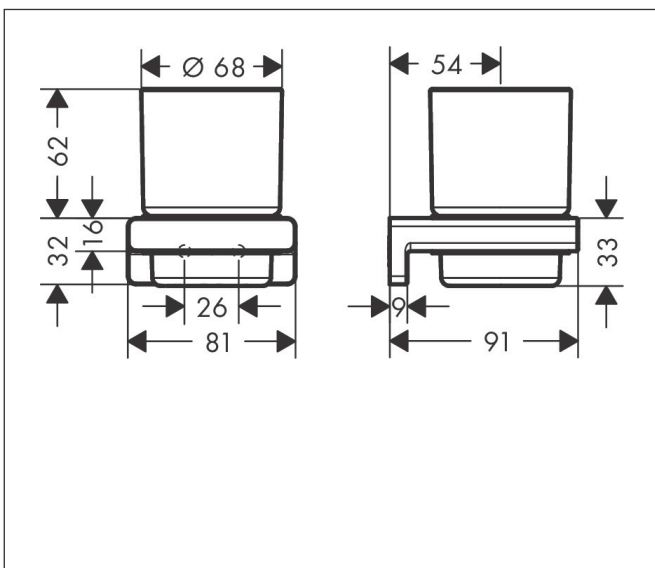

Brand hansgrohe
 Art. Name **AddStoris Q** Toothbrush tumbler
 Art. Nr. 41749340
 Surface Brushed Black Chrome

reddot winner 2021

Product picture

Features

- wall-mounted
- material: metal, matt glass
- holder material: metal
- with mounting material
- concealed fastening
- drilling distance: 26 mm
- diameter drill hole: 6 mm

Drawing

Technology