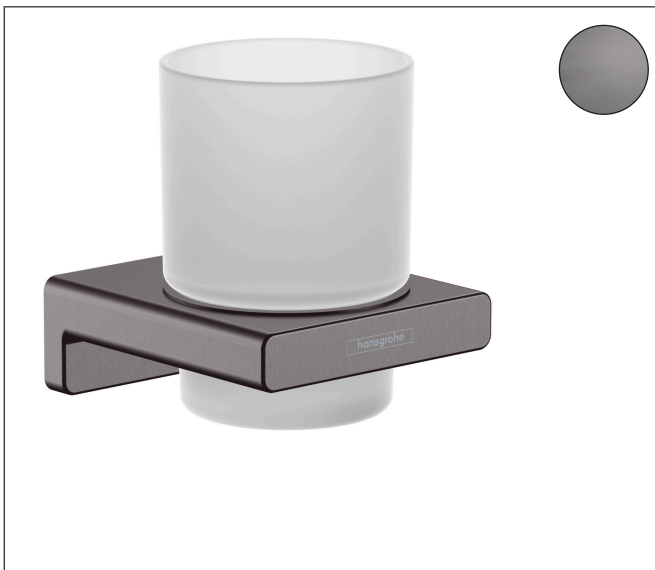

Brand hansgrohe
 Art. Name **AddStoris Q** Toothbrush tumbler
 Art. Nr. 41749340
 Surface Brushed Black Chrome

reddot winner 2021

Product picture

Features

- wall-mounted
- material: metal, matt glass
- holder material: metal
- with mounting material
- concealed fastening
- drilling distance: 26 mm
- diameter drill hole: 6 mm